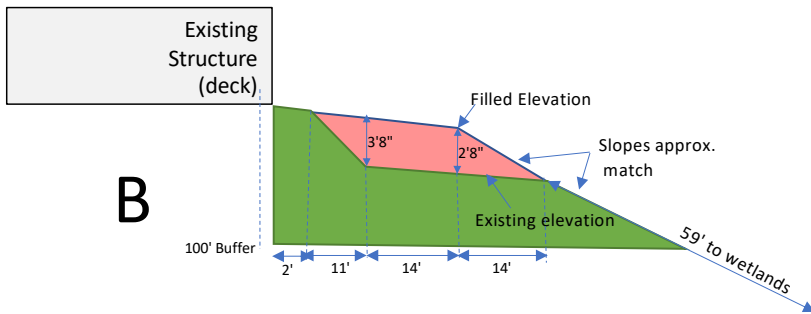

Elevation Profiles

Neilley
22 Blackberry Ln.

Vertical scale exaggerated about 2.5:1

Measurements and sketches approximate.

Final grade to be loamed and seeded by Tea Ln Nursery (tentatively scheduled for 2nd week of Sept).

View looking west

View looking east