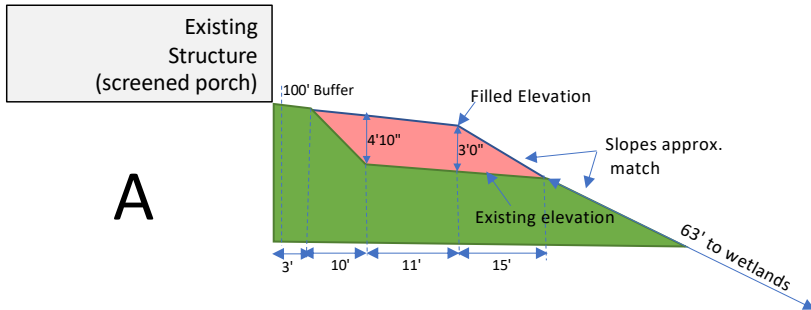

Elevation Profiles

Neilley
22 Blackberry Ln.

Vertical scale exaggerated about 2.5:1

Measurements and sketches approximate.

Final grade to be loamed and seeded by Tea Ln Nursery (tentatively scheduled for 2nd week of Sept).

View looking west

View looking east