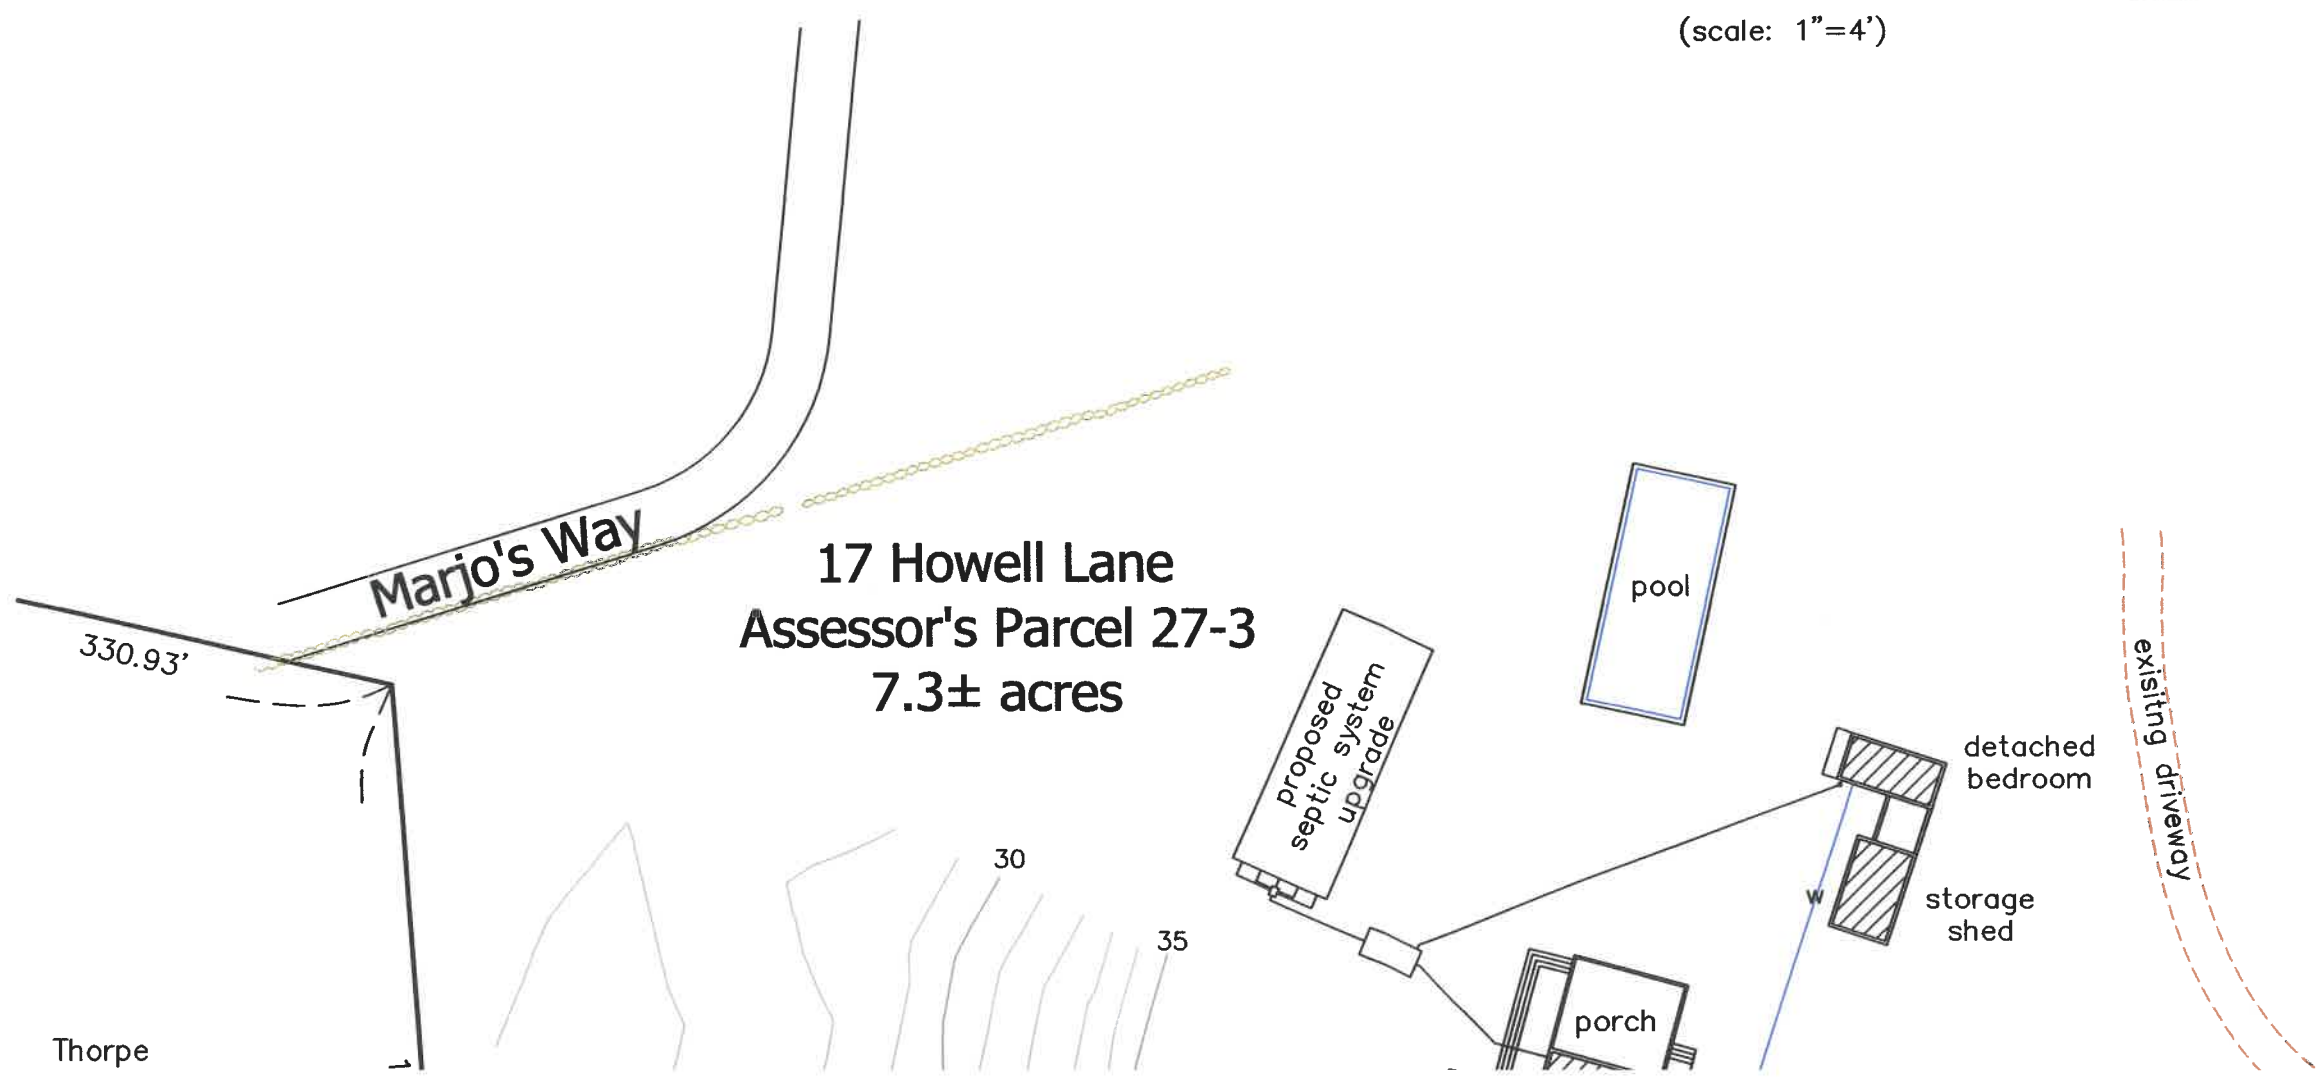

Locus Map (no scale)

Profile
(scale: 1"=4')

Plan
(scale: 1"=4')

17 Howell Lane
Assessor's Parcel 27-3
7.3± acres

Thorpe