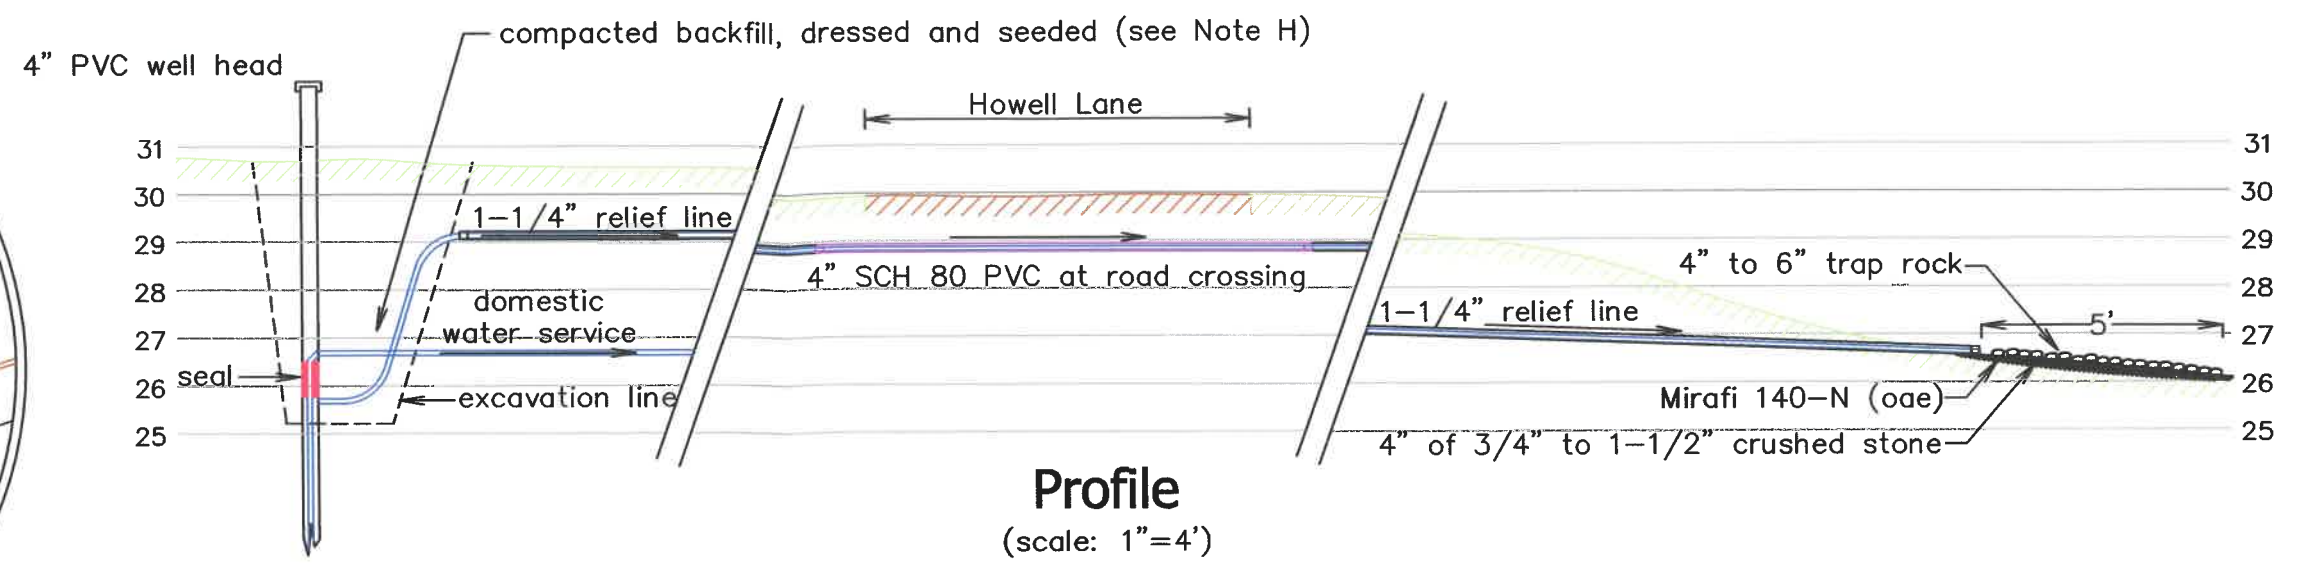

Locus Map (no scale)

Profile
(scale: 1"=4')

Plan
(scale: 1"=4')

17 Howell Lane
Assessor's Parcel 27-3
7.3± acres

Thorpe