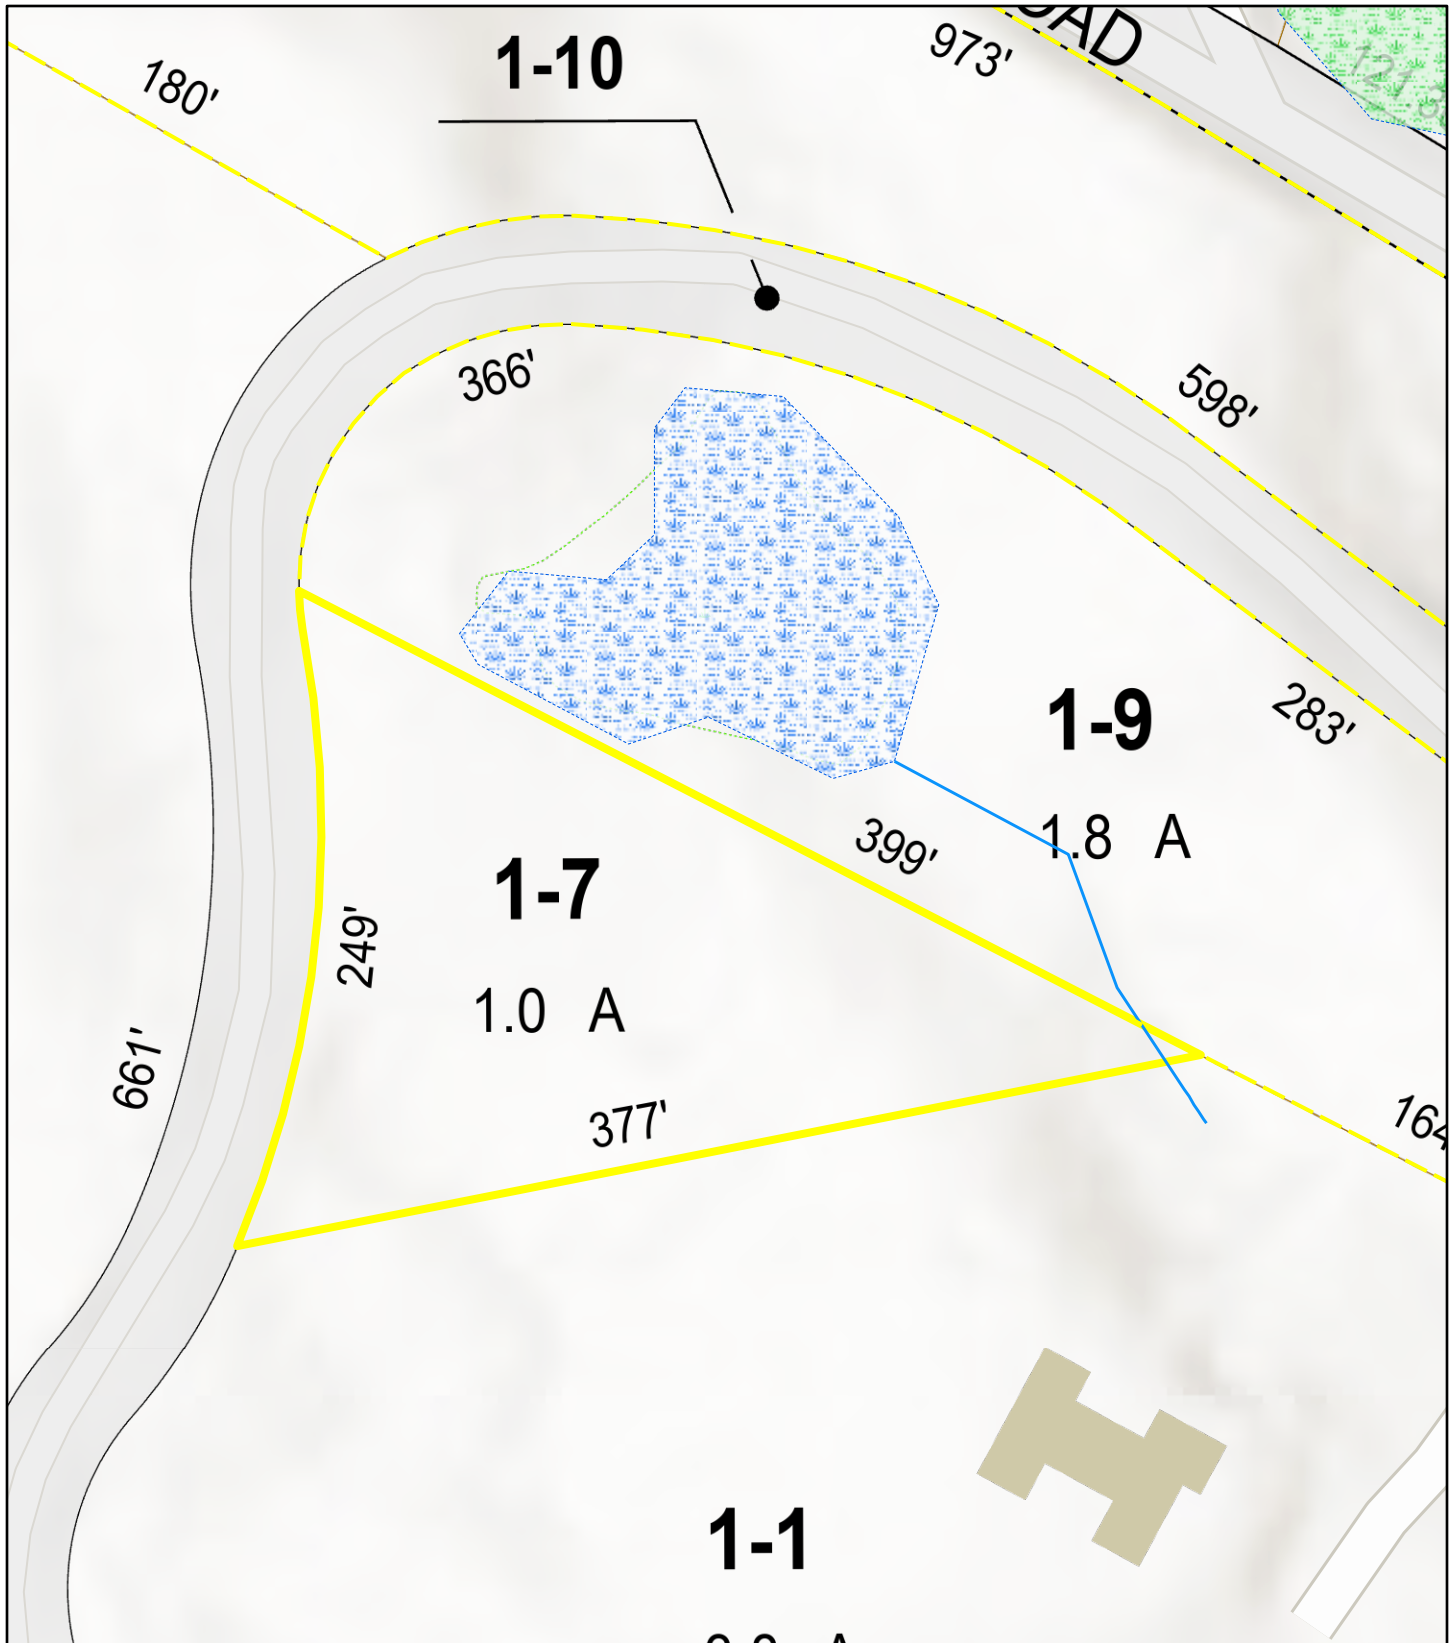

Town of Chilmark, MA

1 inch = 71 Feet

www.cai-tech.com

March 27, 2024

Data shown on this map is provided for planning and informational purposes only. The municipality and CAI Technologies are not responsible for any use for other purposes or misuse or misrepresentation of this map.