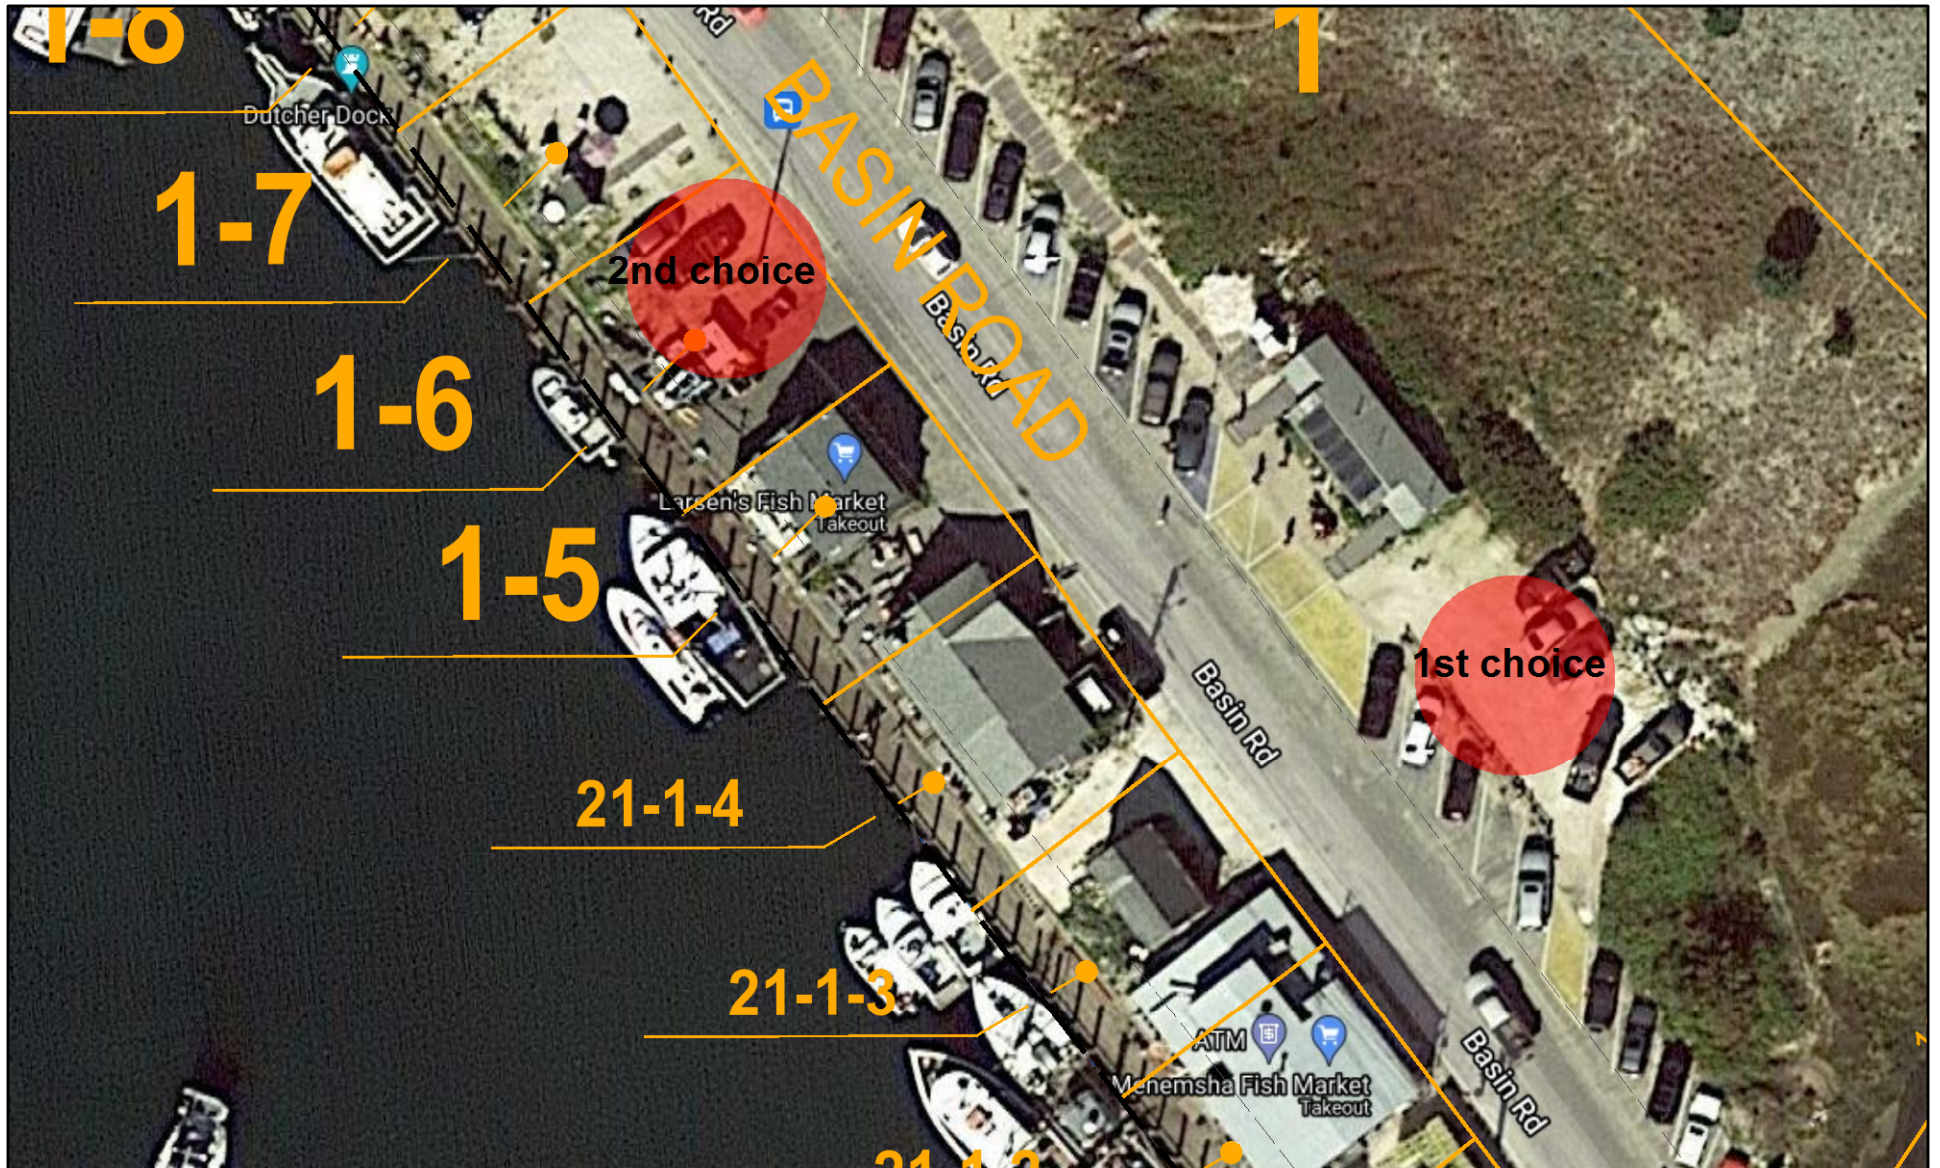

Proposed Container Locations

Chilmark, MA

September 29, 2021

1 inch = 40 Feet

www.cai-tech.com

Data shown on this map is provided for planning and informational purposes only. The municipality and CAI Technologies are not responsible for any use for other purposes or misuse or misrepresentation of this map.