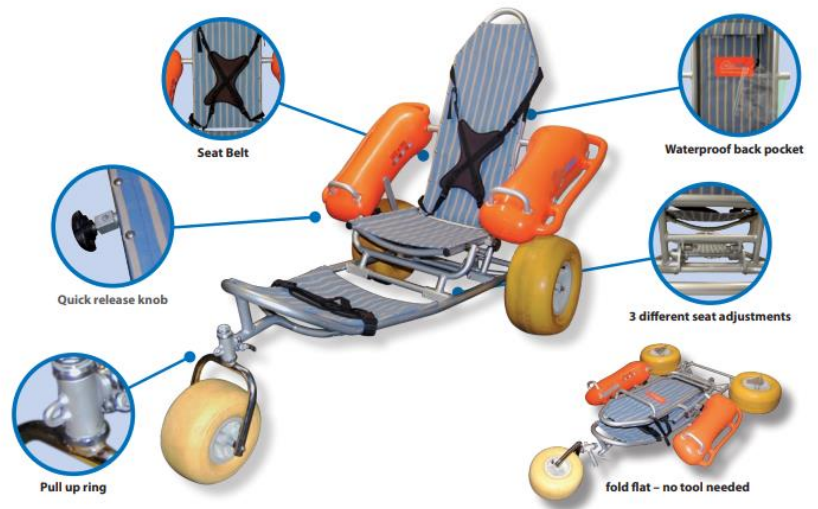

### ADVANTAGES

- > UV and sea water resistant
- > Mobile
- > Safe & robust
- > For both adults and children
- > Floating
- > Durable
- > Useful & ergonomic
- > Seamless transition from boardwalk-to beach-to water

## Adaptable & high quality wheelchair

- > **Easy mobility** through sand and other rough surfaces
- > **Safety harness**

- > **Rubber pneumatic** tires absorb the shock and discomfort caused by rugged terrain

### QUICK INSTALLATION

Assembly and disassembly of Mobi-chair™ without material and in 10 minutes maximum.

Completely foldable, Mobi-chair™ is easily transportable and fits perfectly in the trunk of a car.

## Endless applications

SAND

OCEANS & SEAS

LAKES

SWIMMING POOLS