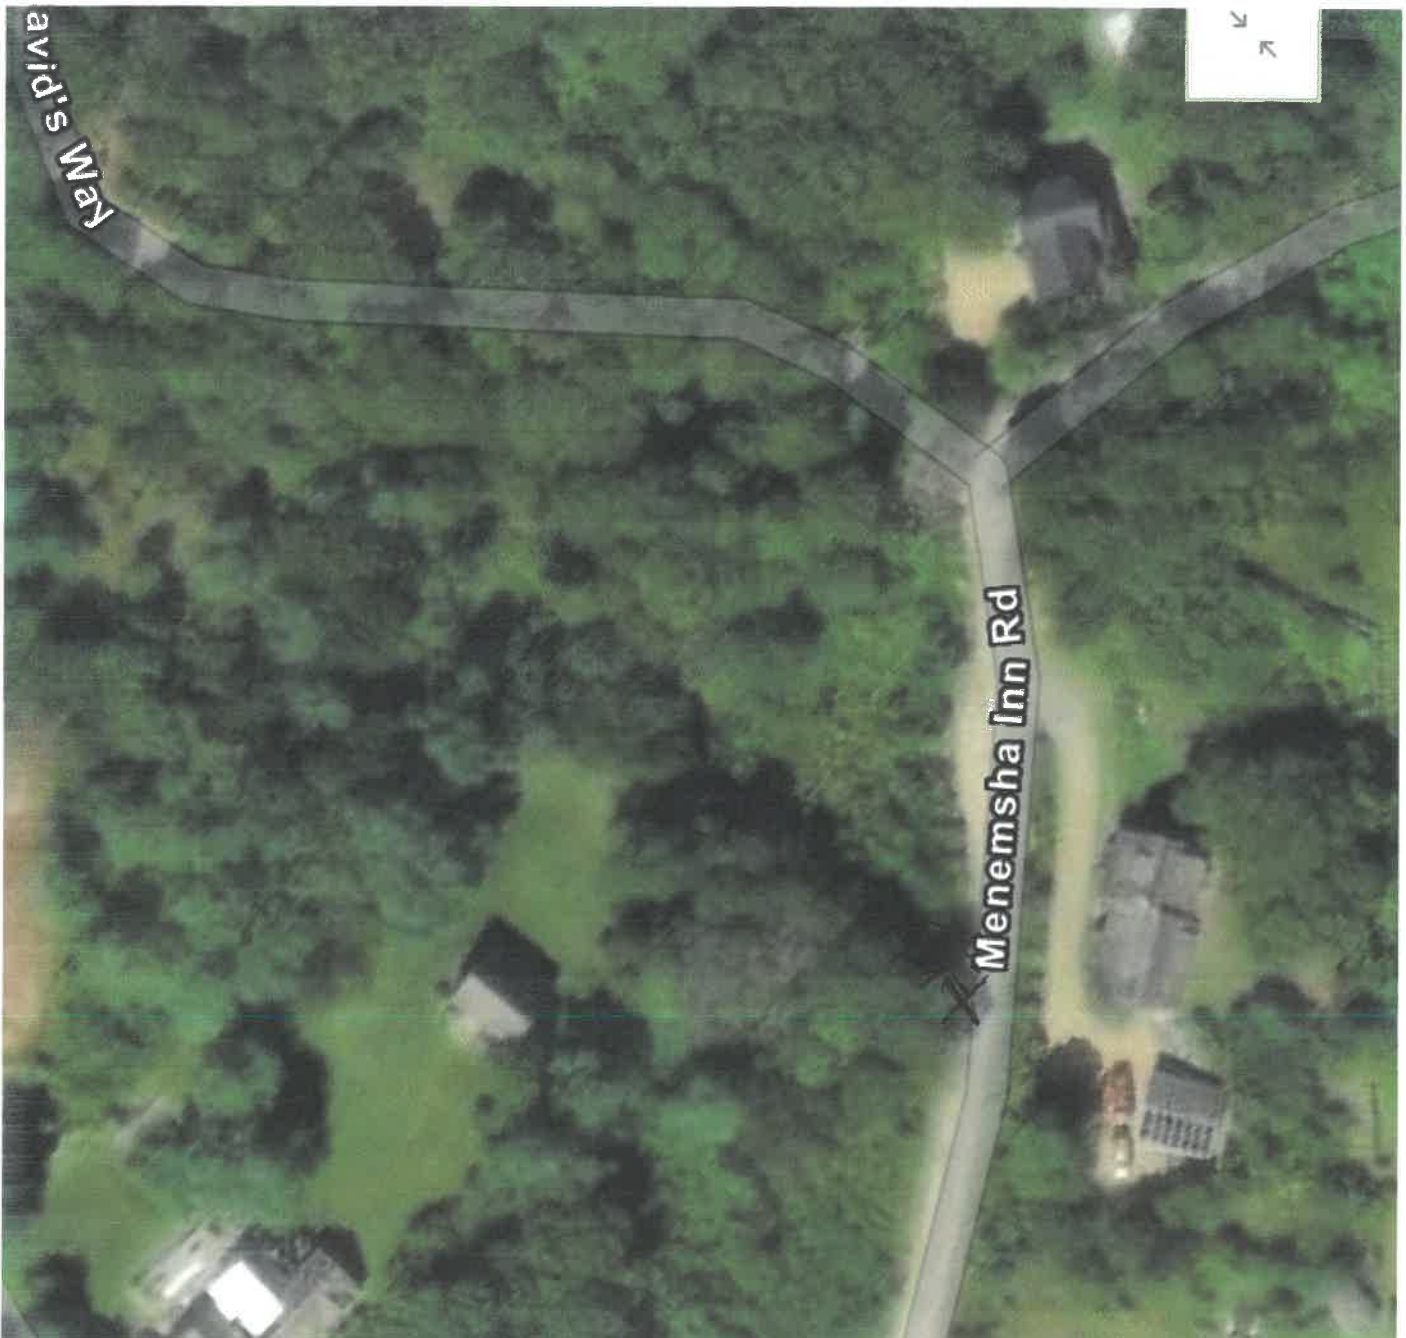

From: **Jeremy Wood** jeremyscottwood@gmail.com
Subject: **43 MIR and surroundings aerial**
Date: **Dec 1, 2023 at 3:31:02 PM**
To: **Cath Thompson** cathcat2000@gmail.com, **Josh Scott**
josh@beetlebungtreecare.com

Trees are all near the
"A" of Menemsha Inn Rd.

From: Jeremy Wood jeremyscottwood@gmail.com
Subject: Trees at 43 Menemsha Inn Rd
Date: Dec 3, 2023 at 4:27:55 PM
To: Cath Thompson cathcat2000@gmail.com

Trees shown as Black Dots
Below text "30' RW"