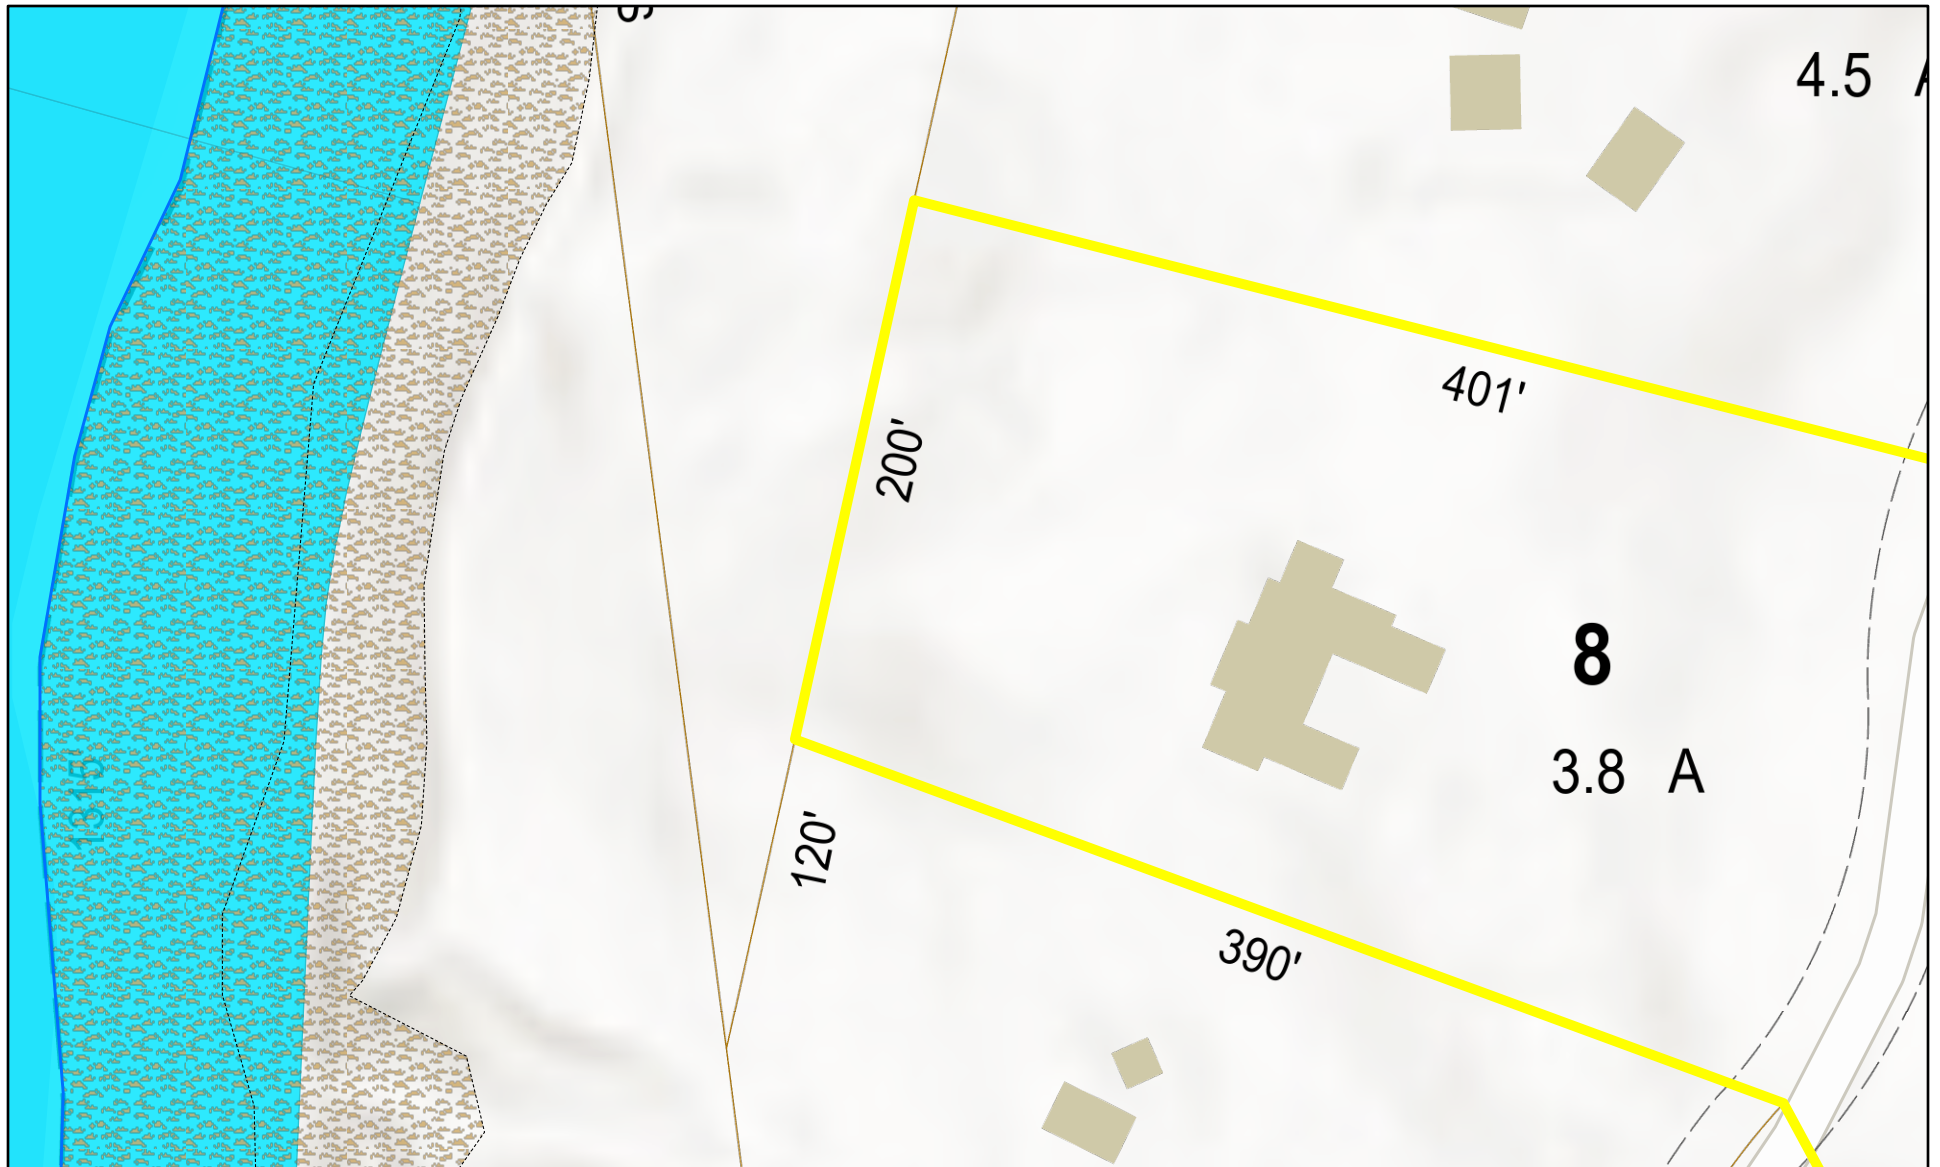

Town of Chilmark, MA

1 inch = 71 Feet

April 8, 2024

www.cai-tech.com

Data shown on this map is provided for planning and informational purposes only. The municipality and CAI Technologies are not responsible for any use for other purposes or misuse or misrepresentation of this map.