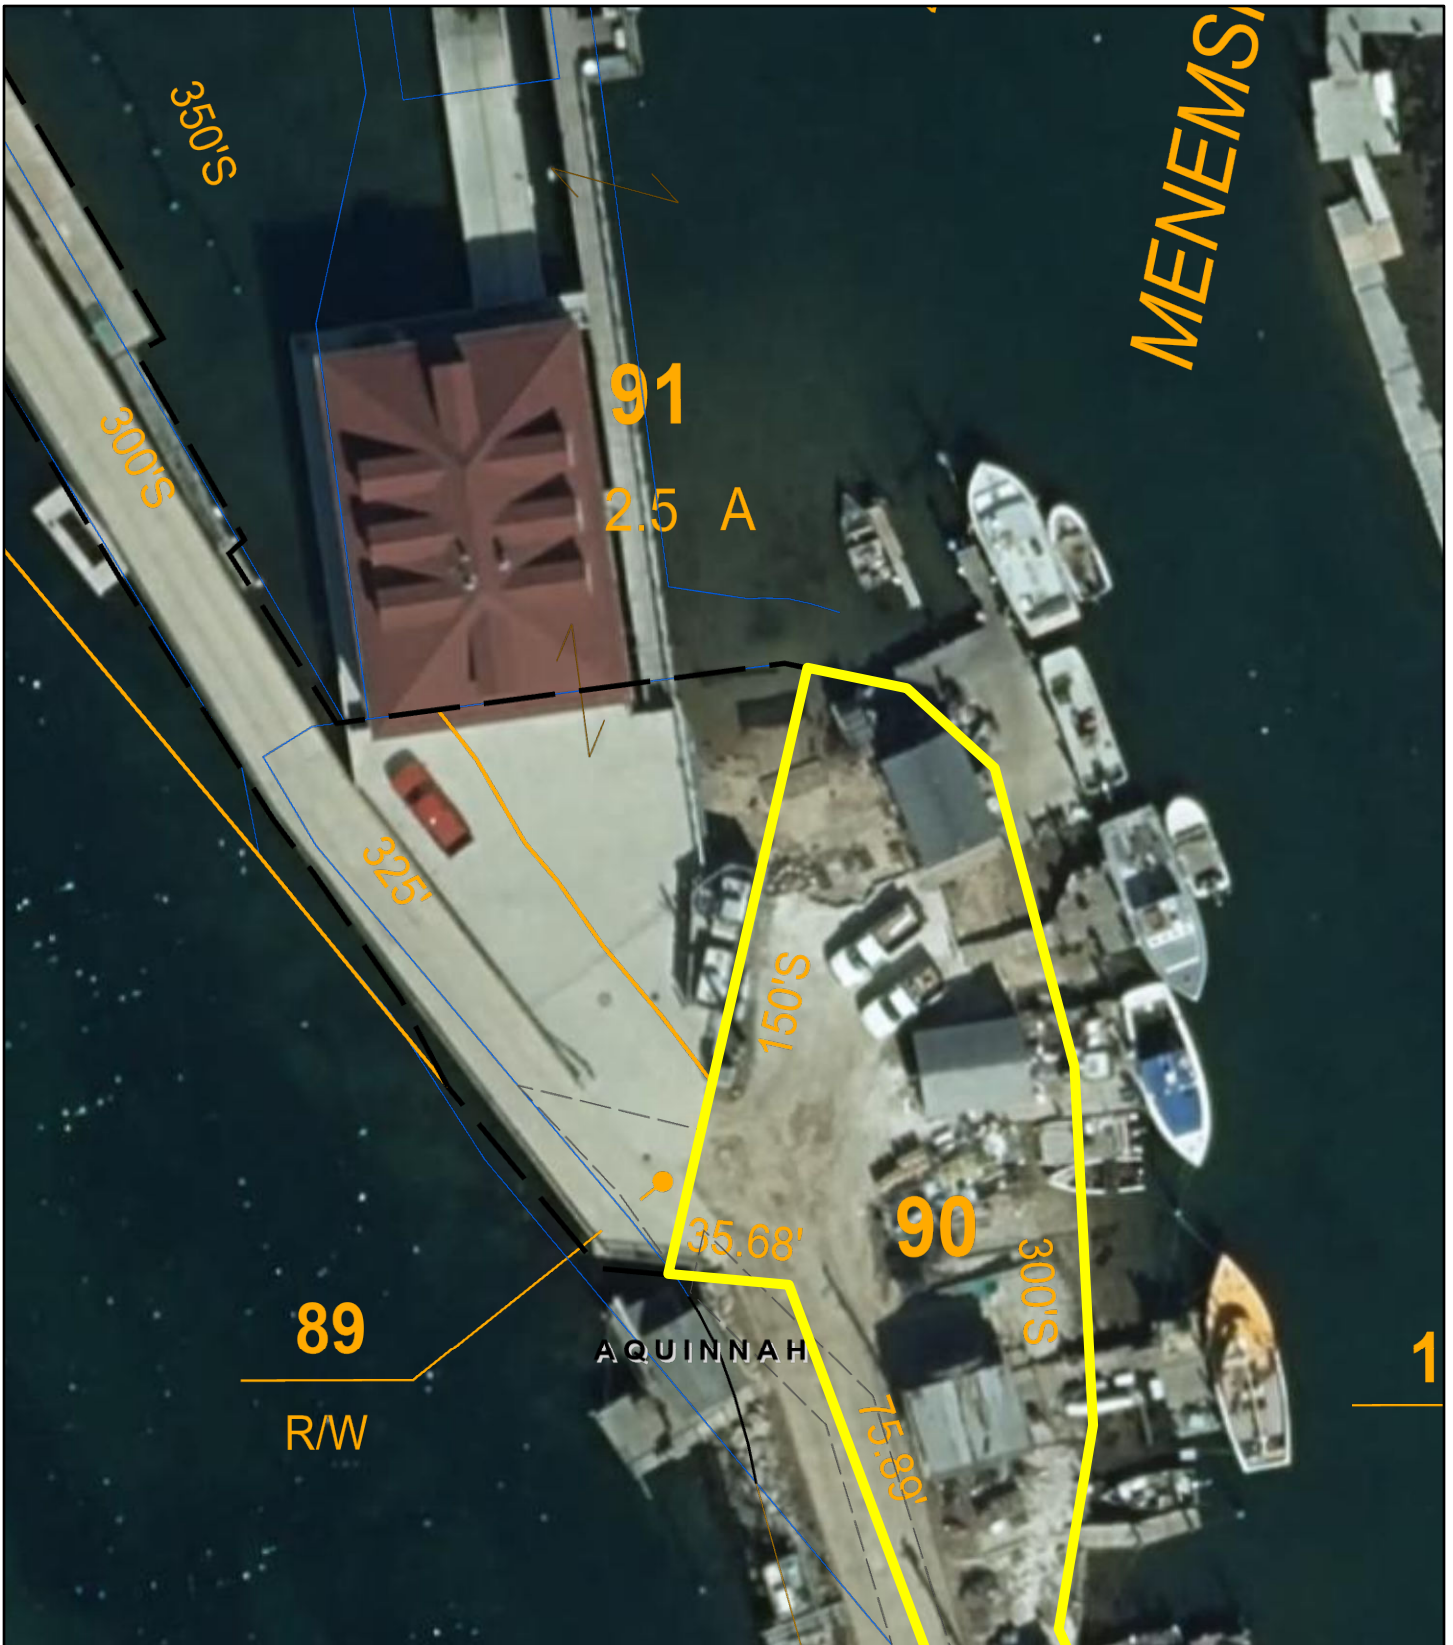

Town of Chilmark, MA

1 inch = 36 Feet

www.cai-tech.com

April 12, 2024

Data shown on this map is provided for planning and informational purposes only. The municipality and CAI Technologies are not responsible for any use for other purposes or misuse or misrepresentation of this map.