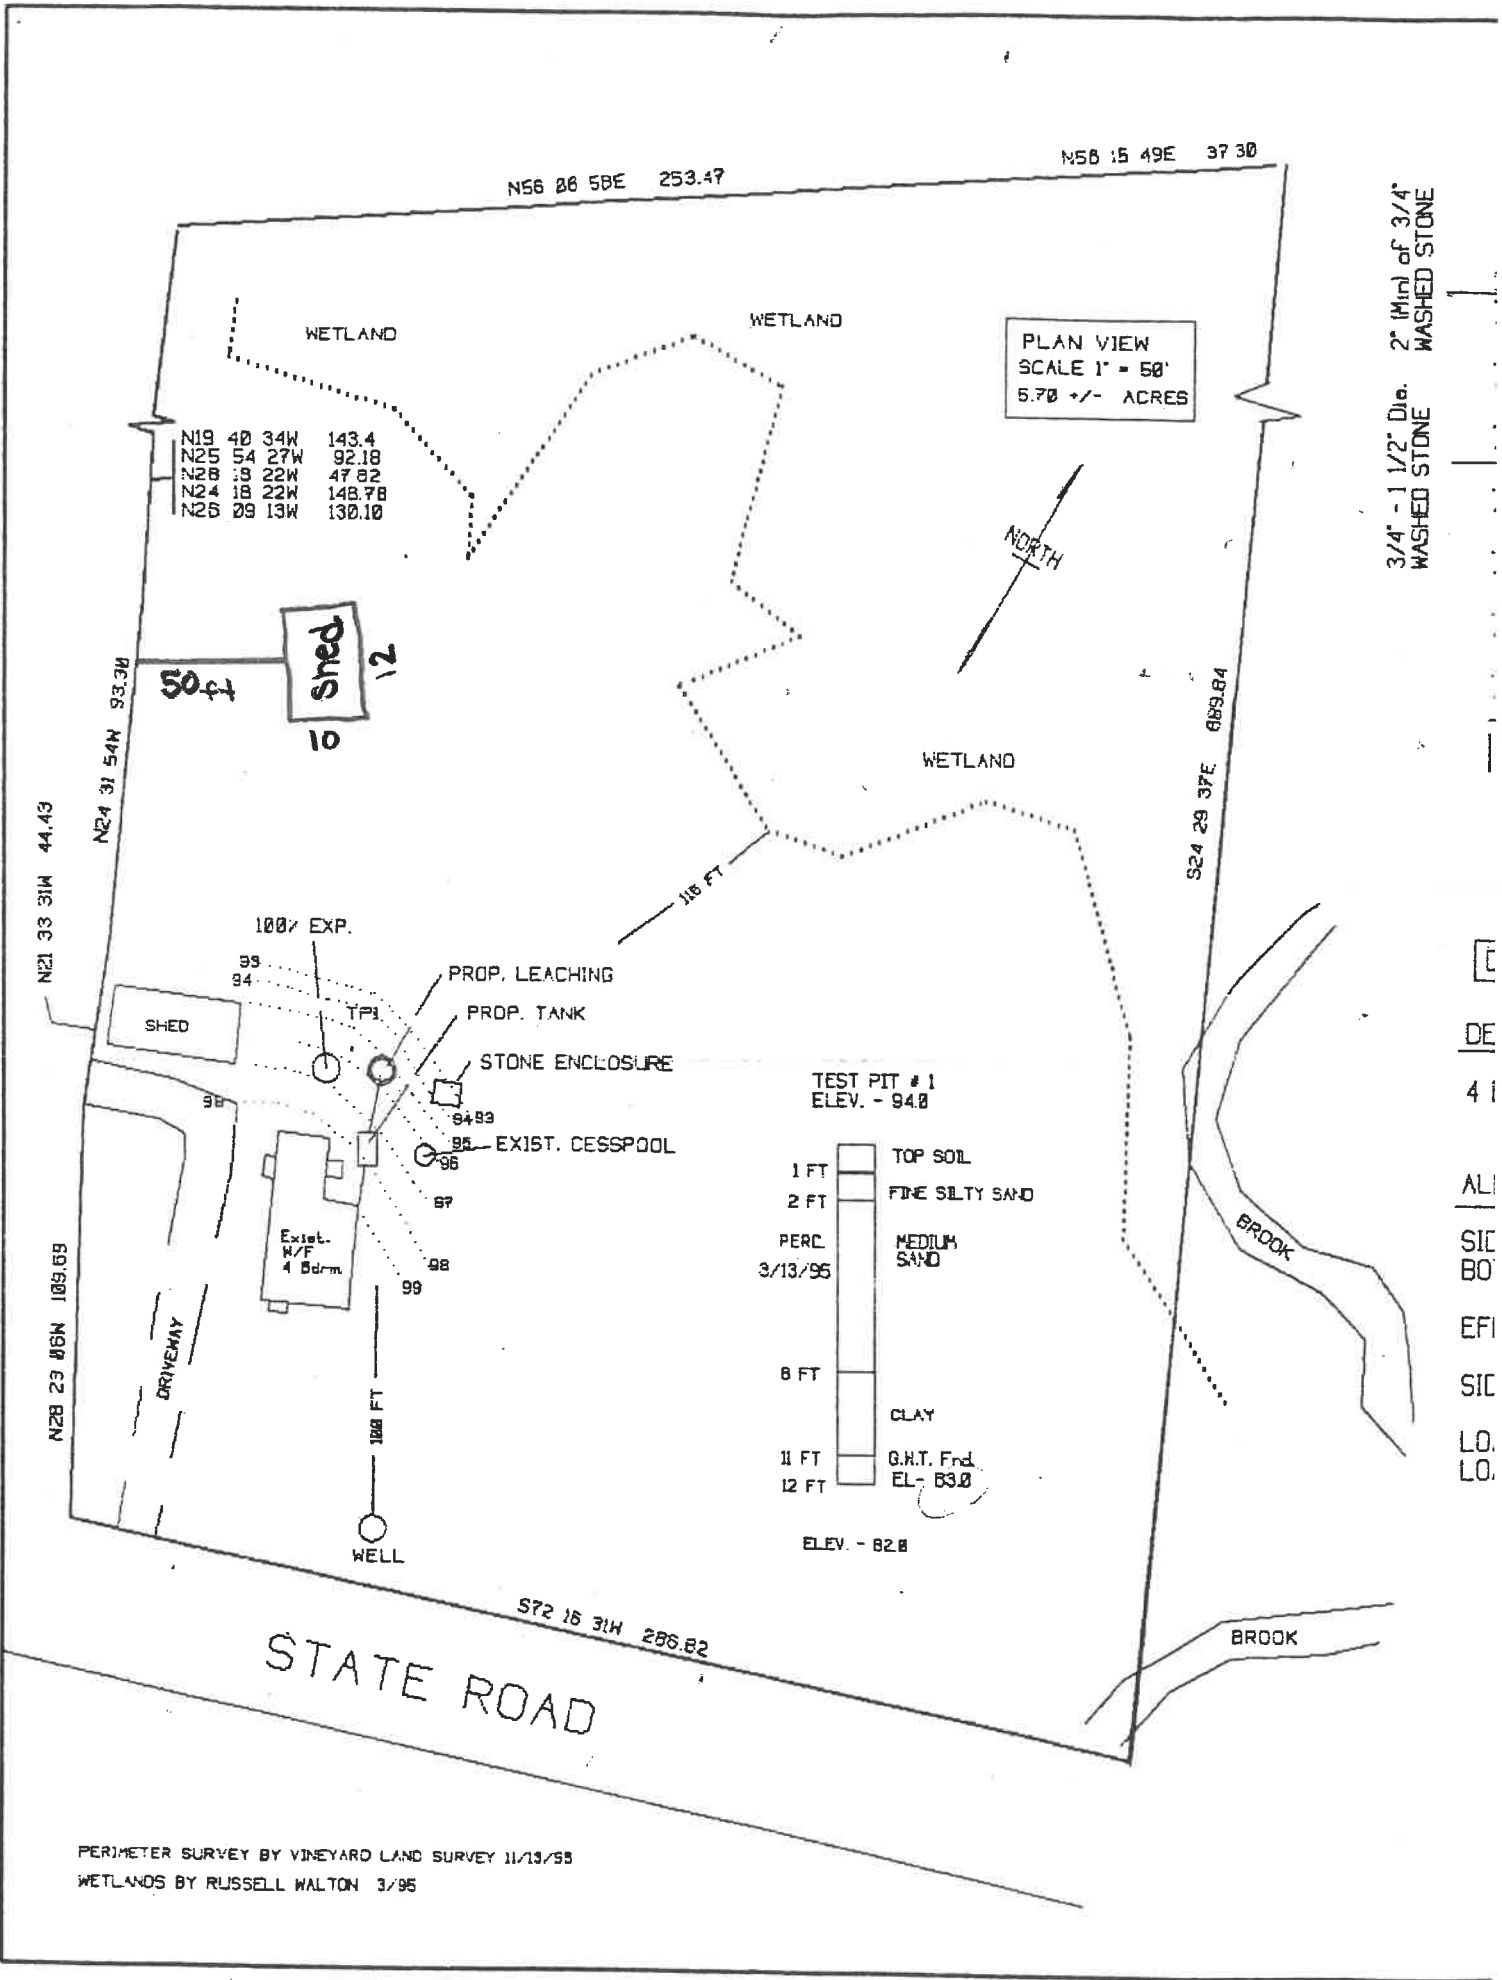

# 31 State Road

Chilmark, MA

1 inch = 141 Feet

April 14, 2022

www.cai-tech.com

Data shown on this map is provided for planning and informational purposes only. The municipality and CAI Technologies are not responsible for any use for other purposes or misuse or misrepresentation of this map.

PERIMETER SURVEY BY VINEYARD LAND SURVEY 11/13/95  
 WETLANDS BY RUSSELL WALTON 3/95

YardCraft

Visit

## 8x12 Fairmont Storage Shed Kit

\$4,575.00\* · In stock · Brand: YardCraft

Our 8x12 Fairmont Storage Shed is a smaller shed option and perfect for storing yard tools and freeing up garage space.

\* Check website for latest pricing and availability. Images may be subject to copyright. [Learn More](#)