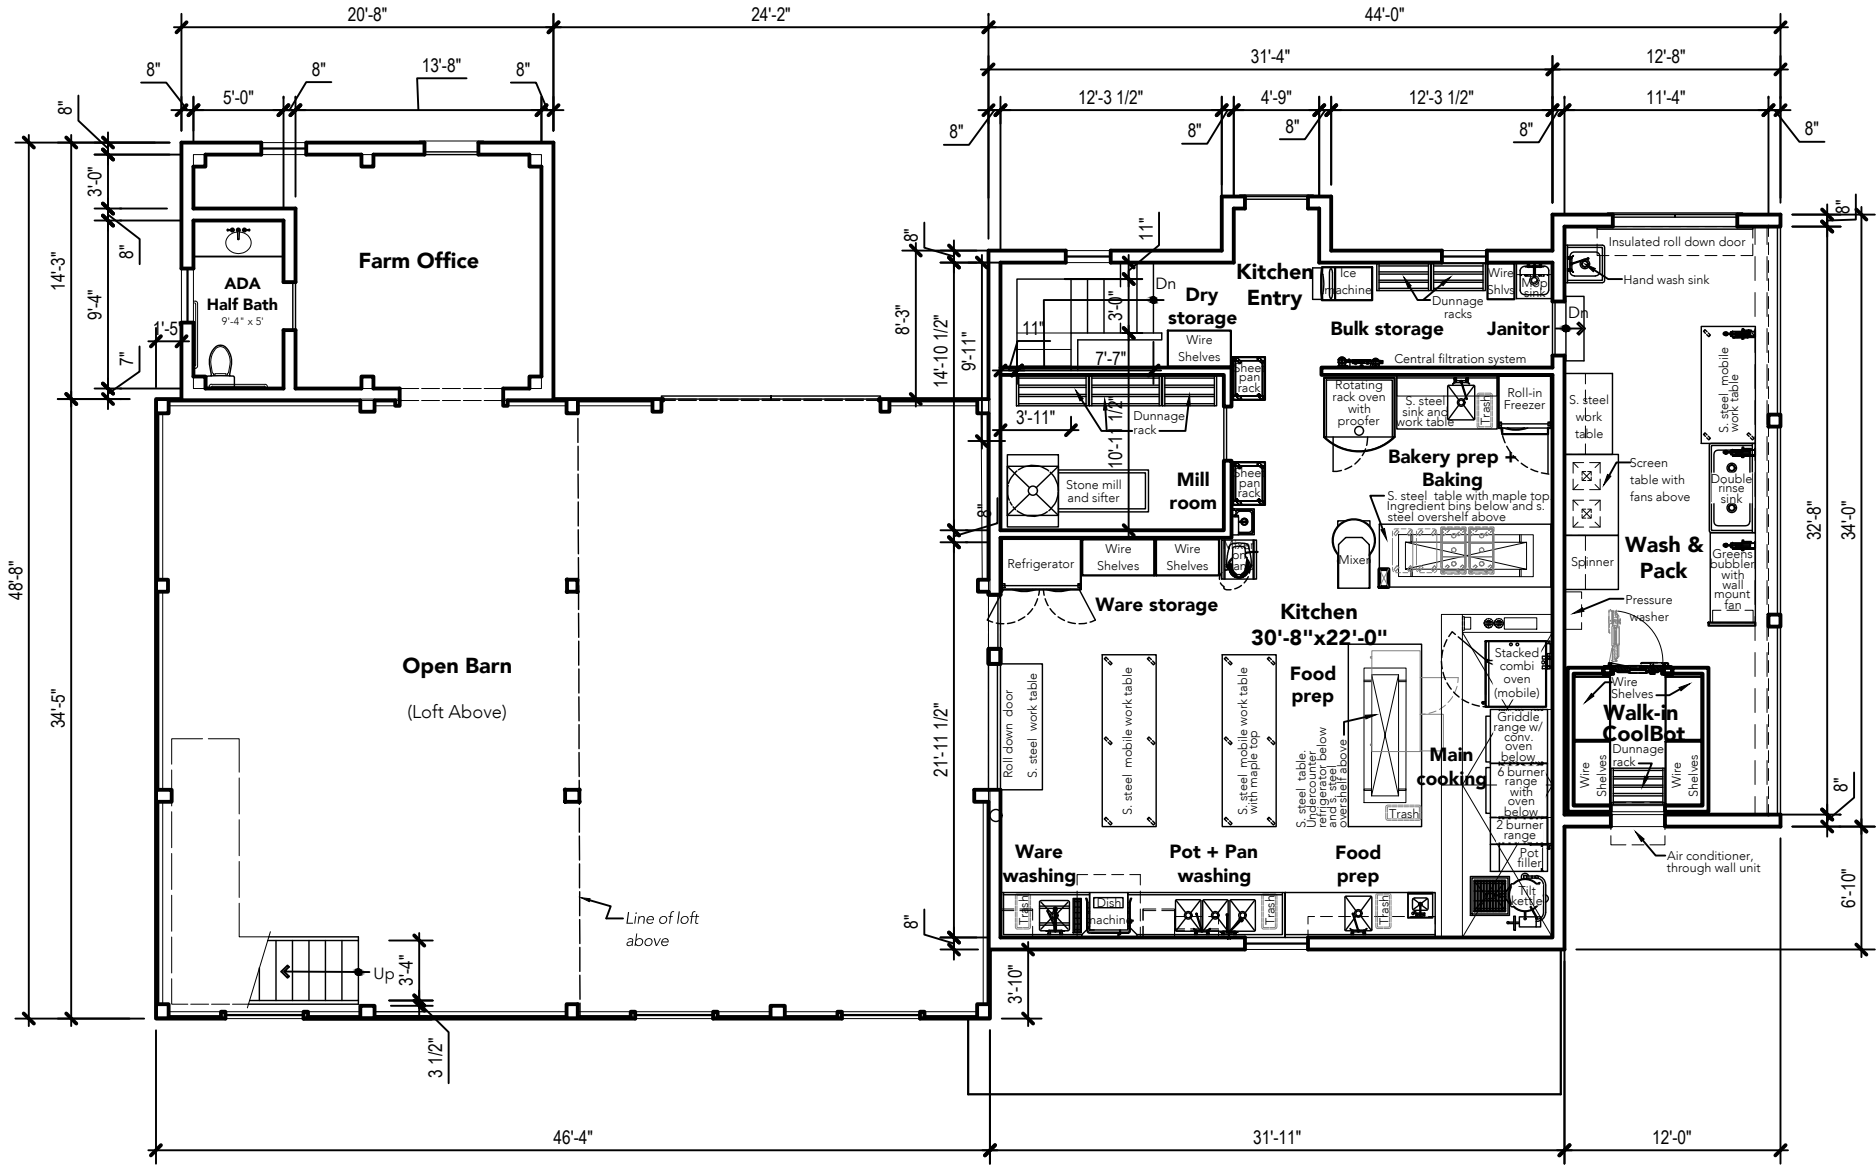

Middle road side

KITCHEN FLOOR PLAN

SCALE: 1/8" = 1'-0"

BD DESIGN GROUP

P.O. BOX 1355, GREENWICH, CT 06836 • THE GLOAMING, BOX 447, FISHERS ISLAND, NY 06390
 CT> P: 203.983.6083 | F: 203.983.6084 • NY> P: 631.788.5648 | F: 631.788.5647 • www.bddesigngroup.com

BETLEBUNG BARN
 MARTHA'S VINEYARD, MASSACHUSETTS

4 OCTOBER 2021

Middle road side

UPPER LEVEL FLOOR PLAN

SCALE: 3/32" = 1'-0"