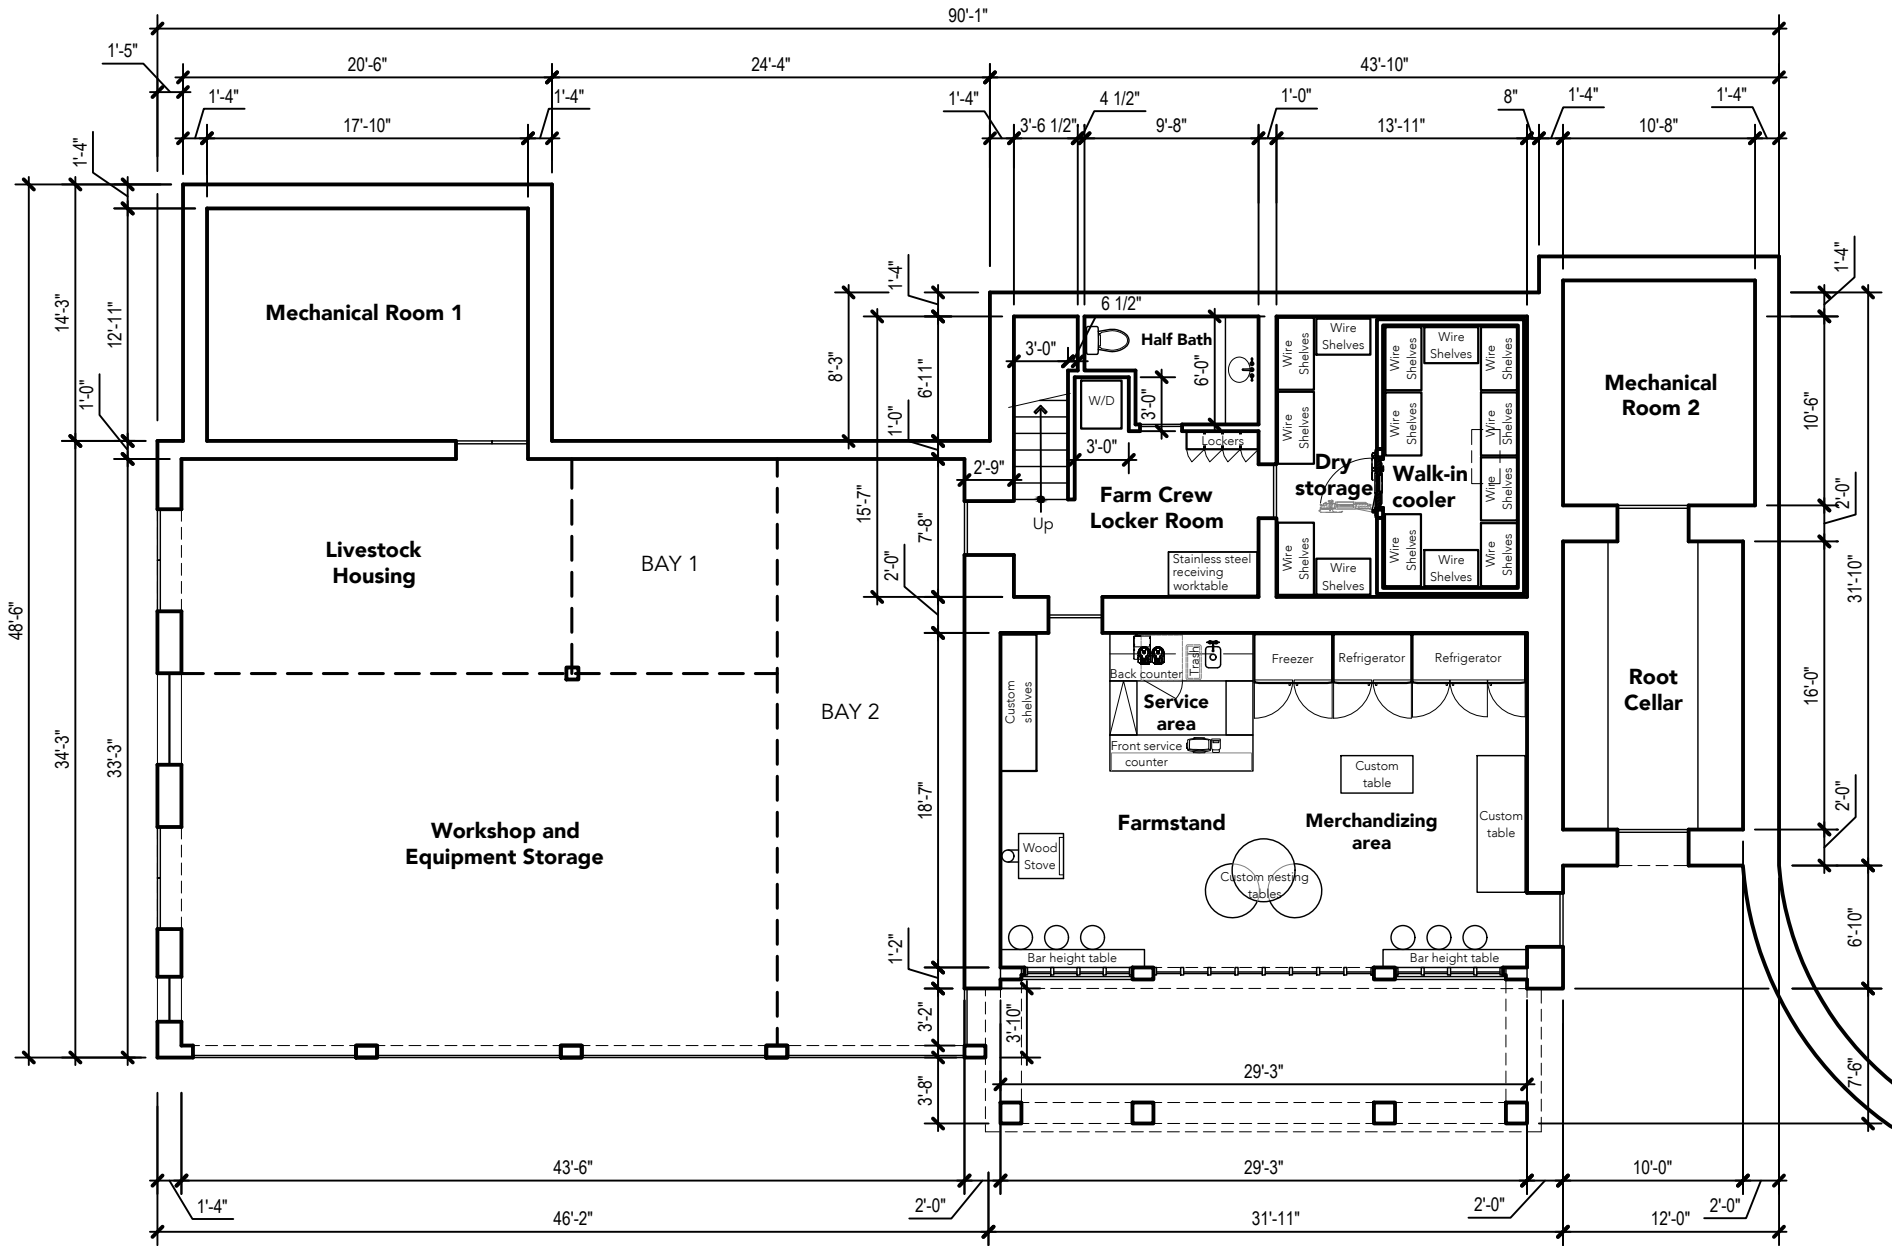

# FARM STAND FLOOR PLAN

SCALE: 1/8" = 1'-0"

# LOWER LEVEL FLOOR PLAN

SCALE: 3/32" = 1'-0"