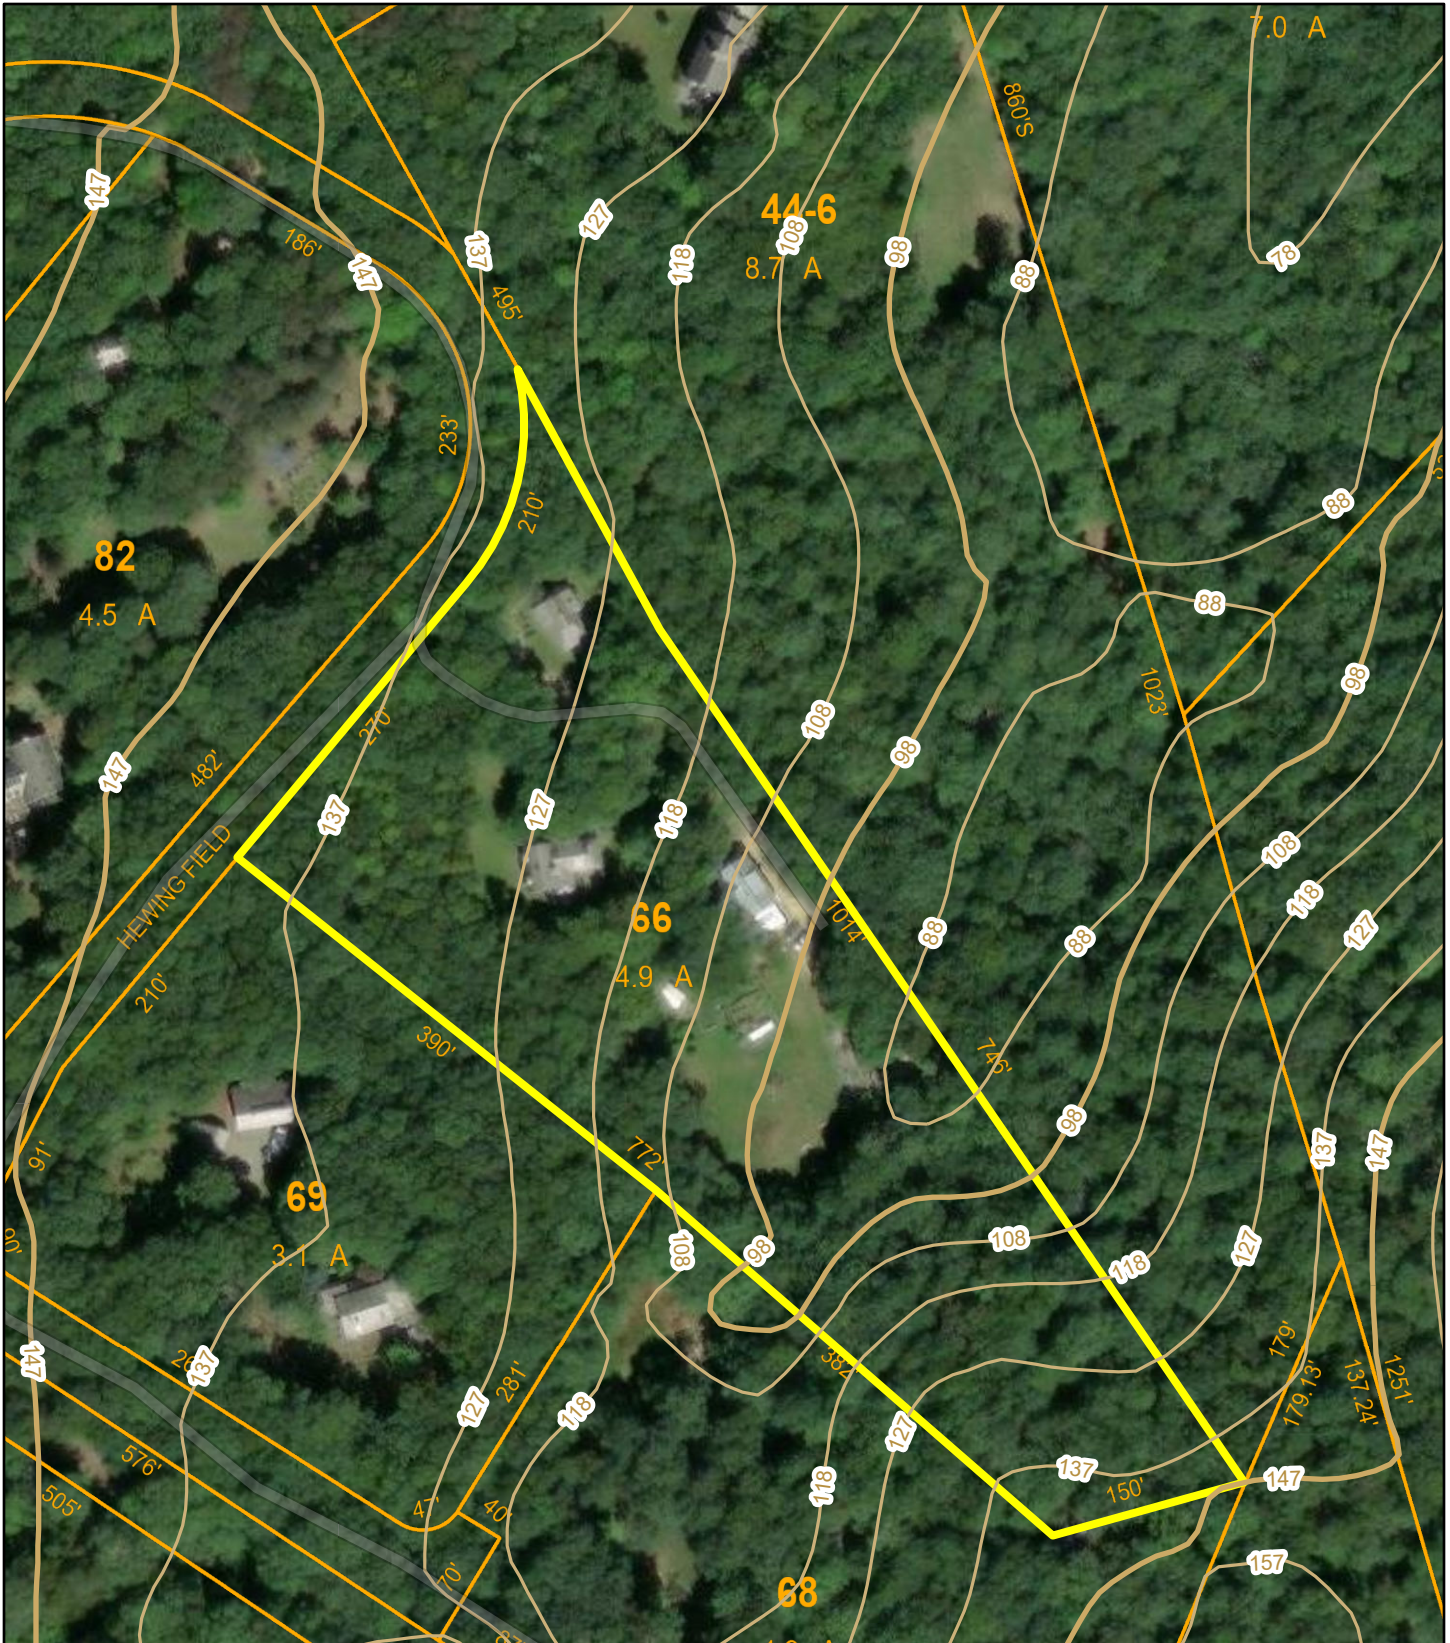

34 Hewing Field

Town of Chilmark, MA

1 inch = 142 Feet

www.cai-tech.com

April 3, 2024

Data shown on this map is provided for planning and informational purposes only. The municipality and CAI Technologies are not responsible for any use for other purposes or misuse or misrepresentation of this map.