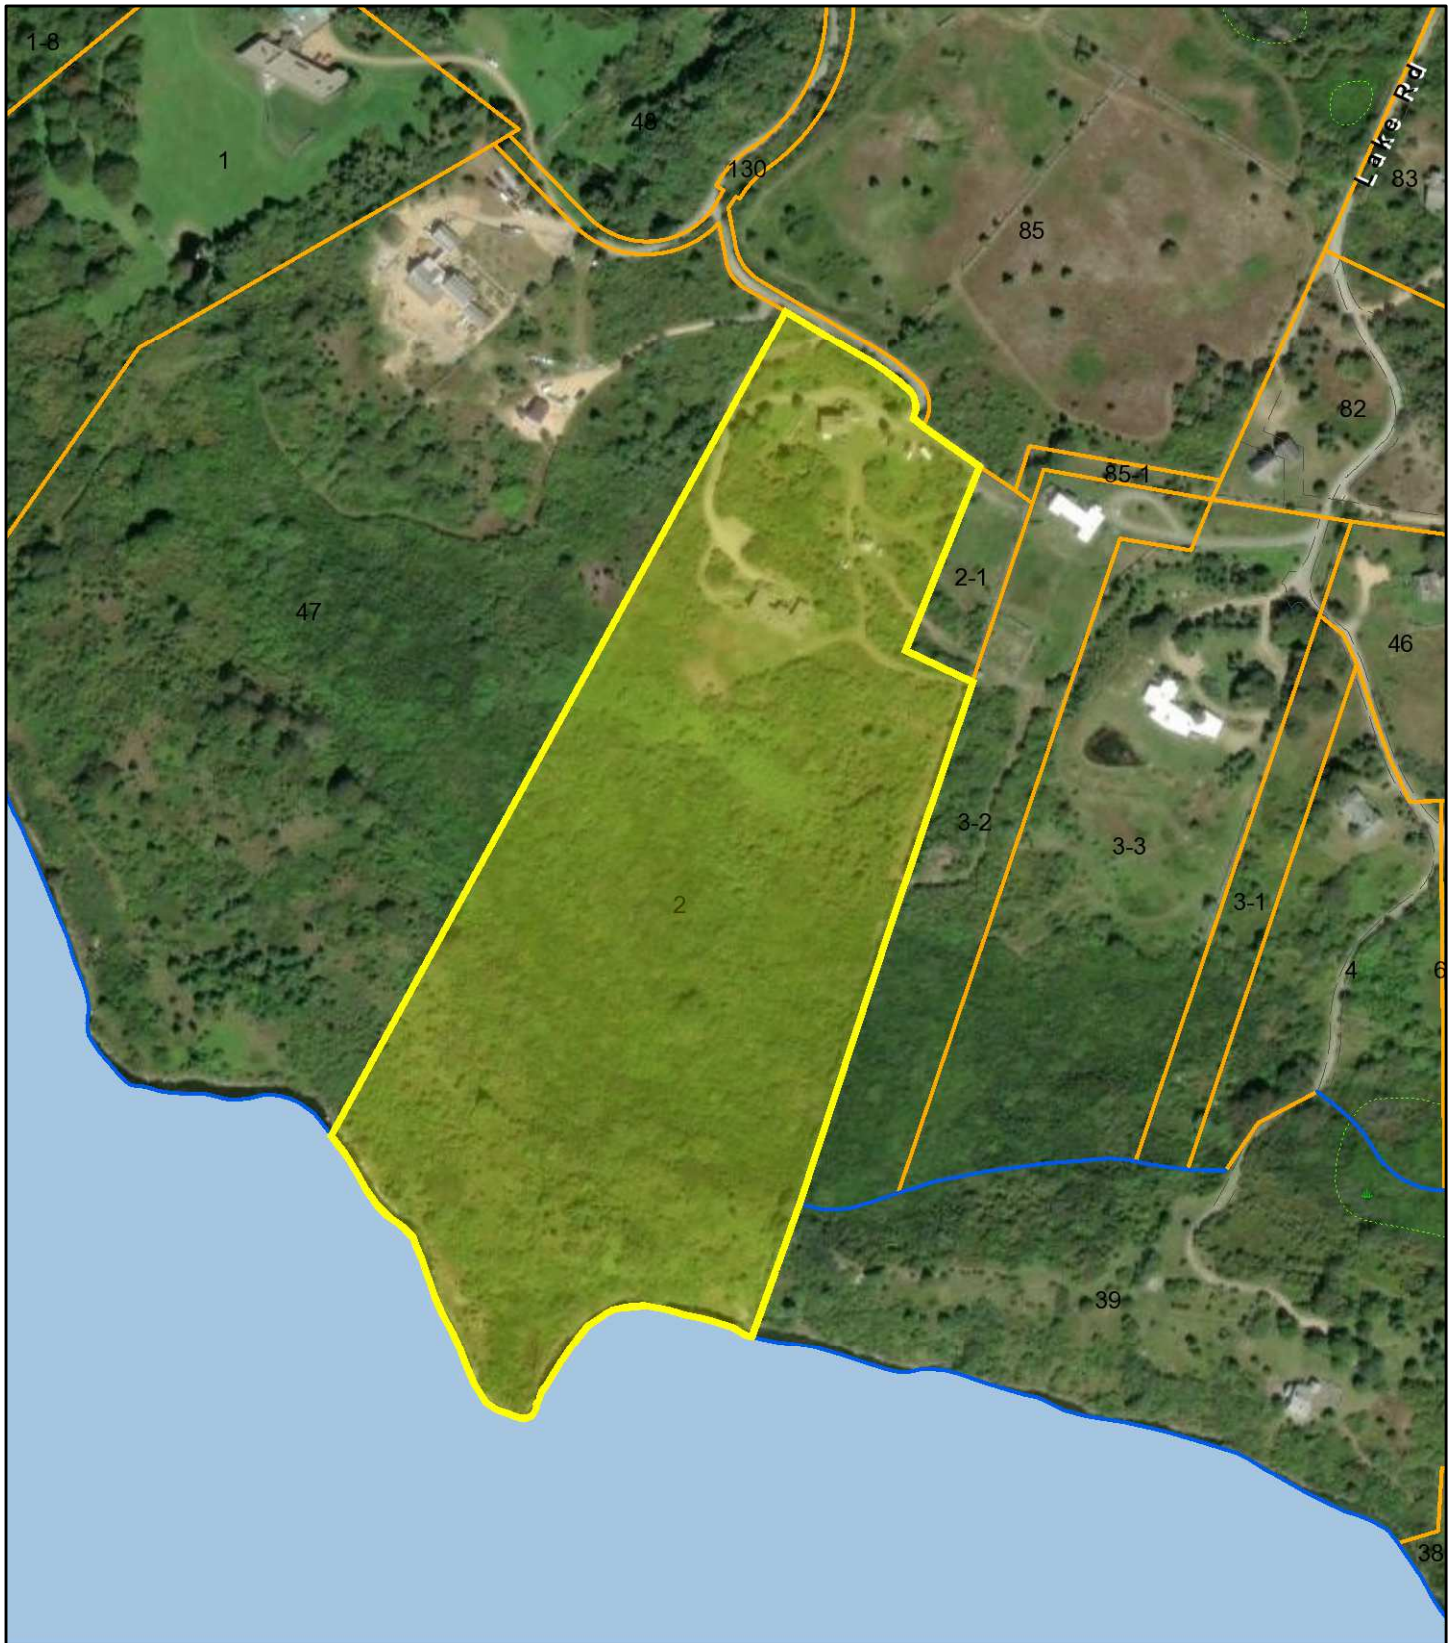

18 Austin Pasture

Chilmark, MA

1 inch = 282 Feet

August 18, 2023

www.cai-tech.com

Data shown on this map is provided for planning and informational purposes only. The municipality and CAI Technologies are not responsible for any use for other purposes or misuse or misrepresentation of this map.