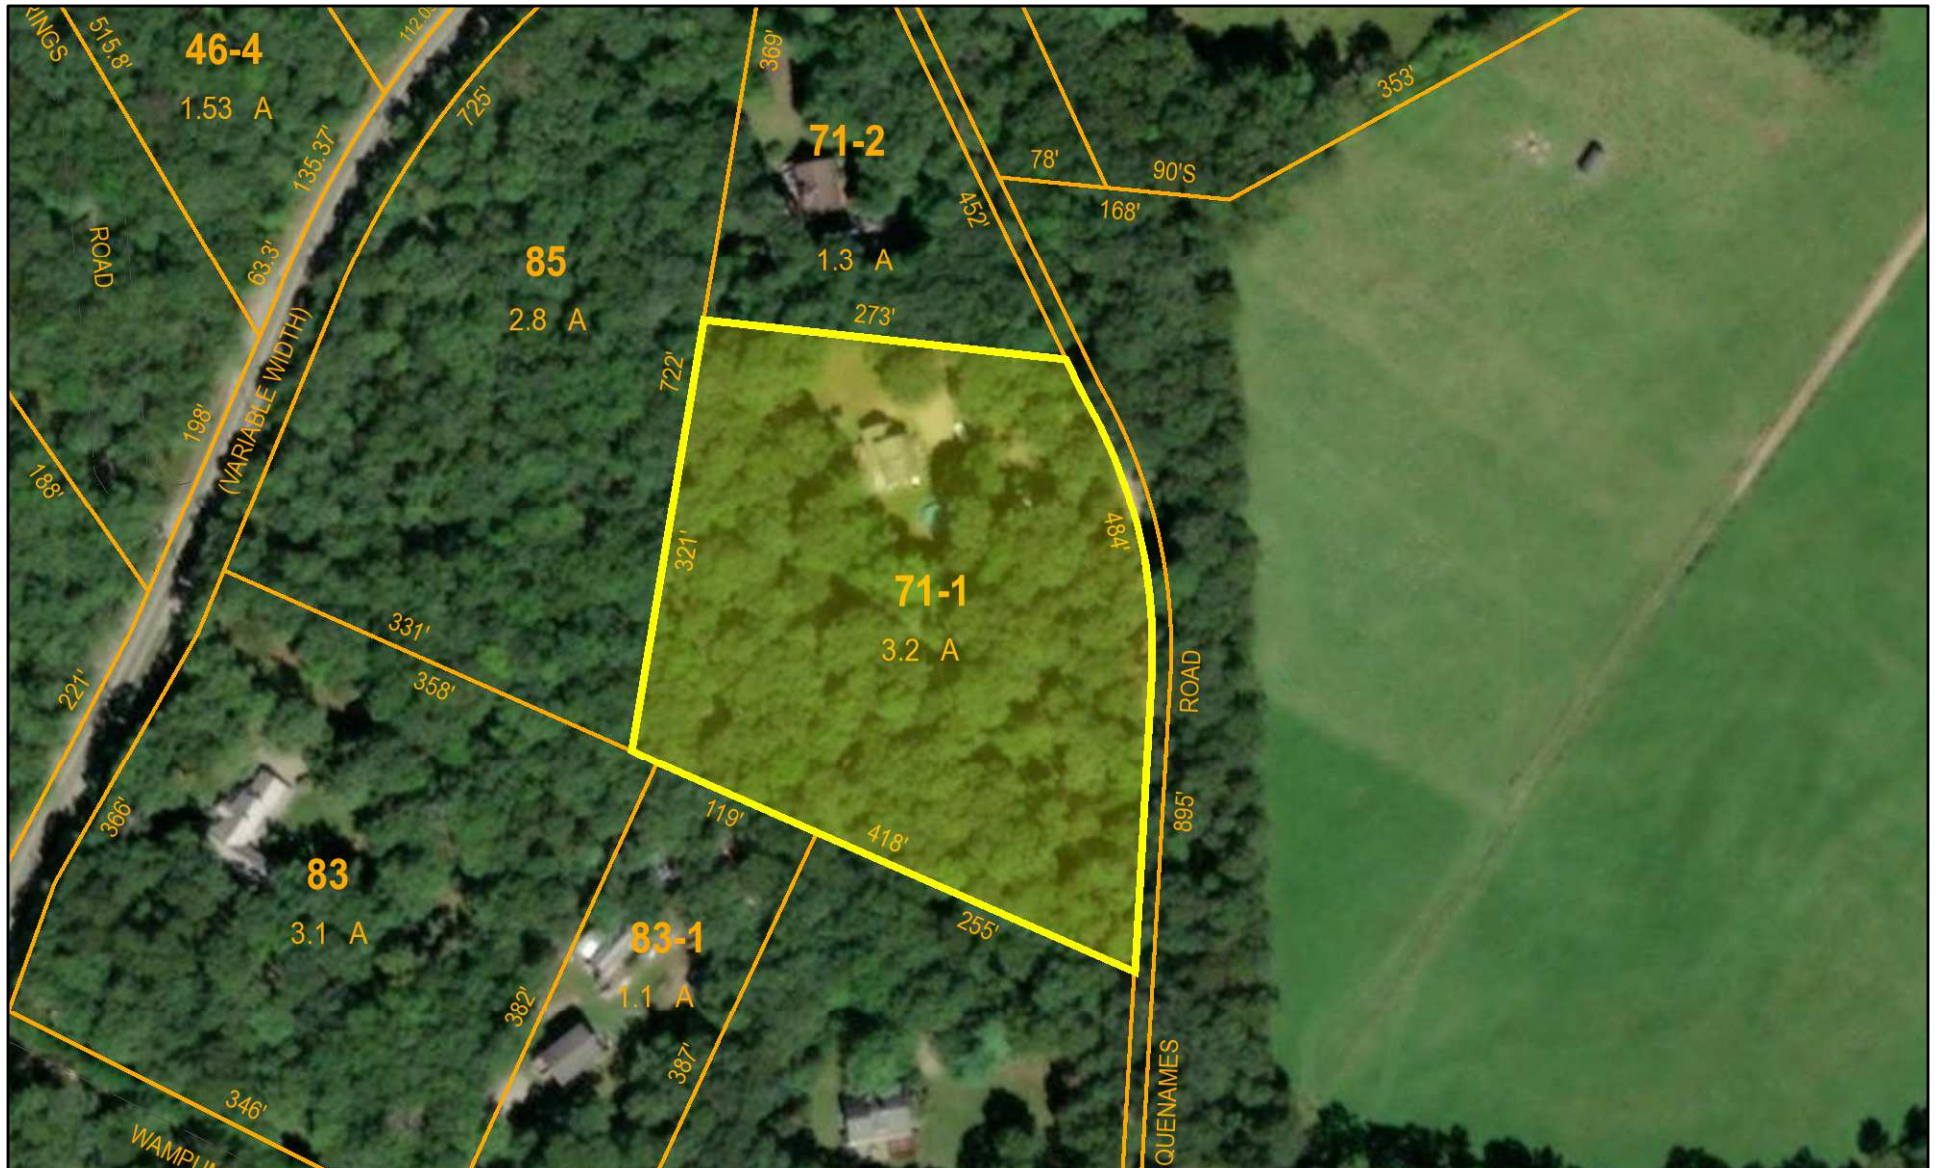

13 Quenames Road

Chilmark, MA

February 18, 2022

1 inch = 141 Feet

www.cai-tech.com

Data shown on this map is provided for planning and informational purposes only. The municipality and CAI Technologies are not responsible for any use for other purposes or misuse or misrepresentation of this map.

Existing Floor Plan

Wilma Hancock
 13 Quenames Road
 12/16/21

existing 2nd floor plan

Wilma Hancock
13 Quenames Road
12/16/21

Proposed Floor Plan

Wilma Hancock
 13 Quenames Road
 12/16/21

Proposed Elevation