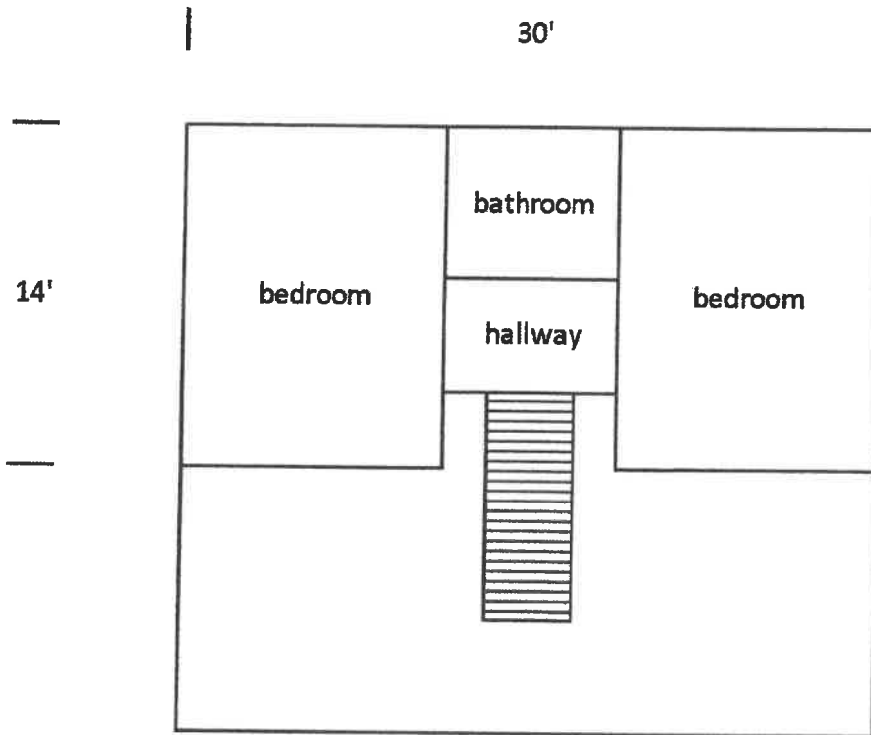

13 Quenames Road

Chilmark, MA

February 18, 2022

1 inch = 141 Feet

www.cai-tech.com

Data shown on this map is provided for planning and informational purposes only. The municipality and CAI Technologies are not responsible for any use for other purposes or misuse or misrepresentation of this map.

Existing Floor Plan

Wilma Hancock
 13 Quenames Road
 12/16/21

existing 2nd floor plan

Wilma Hancock
13 Quenames Road
12/16/21

Proposed Floor Plan

Wilma Hancock
 13 Quenames Road
 12/16/21

Proposed Elevation